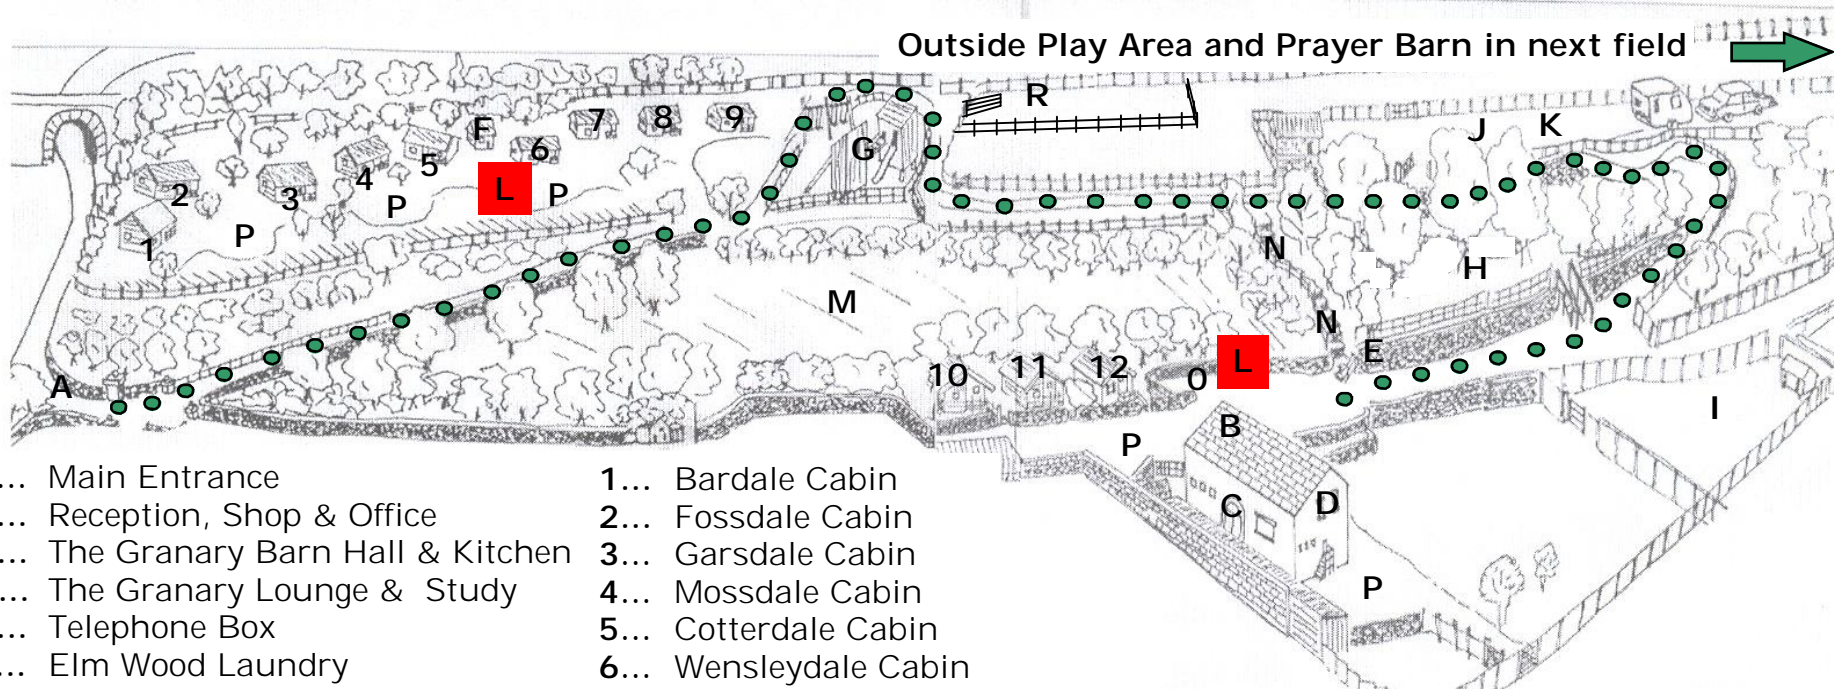

Site Map

Jonas Centre staff contact information :-
 Reception (9am to 5pm)... 01969 624900
 Out of hours contact the duty manager on 07908 116506

- | | |
|---|------------------------|
| A... Main Entrance | 1... Bardale Cabin |
| B... Reception, Shop & Office | 2... Fossdale Cabin |
| C... The Granary Barn Hall & Kitchen | 3... Garsdale Cabin |
| D... The Granary Lounge & Study | 4... Mossdale Cabin |
| E... Telephone Box | 5... Cotterdale Cabin |
| F... Elm Wood Laundry | 6... Wensleydale Cabin |
| G... Children's Playground | 7... Wharfedale Cabin |
| H... Woodland | 8... Swaledale Cabin |
| I... Chickens & Ducks | 9... Dentdale Cabin |
| J... Pony, Goats & Donkeys | 10. Bishopdale Cabin |
| K... Caravan Site | 11. Coverdale Cabin |
| L... Fire Assembly Points | 12. Waldendale Cabin |
| M... Hillside (PRIVATE PROPERTY) | |
| N... Steps between upper and Lower levels | |
| O... Table Tennis Hut | |
| P... Parking Areas | |
| R... Dog Walking Area | |

Route from entrance to reception

We hope that you enjoy the natural tranquillity of the Jonas Centre during your stay and ask that you keep noise levels to a minimum so as not to impair the same enjoyment for other guests and our neighbours at Elm House & Elm Lodge.
 Thank You.